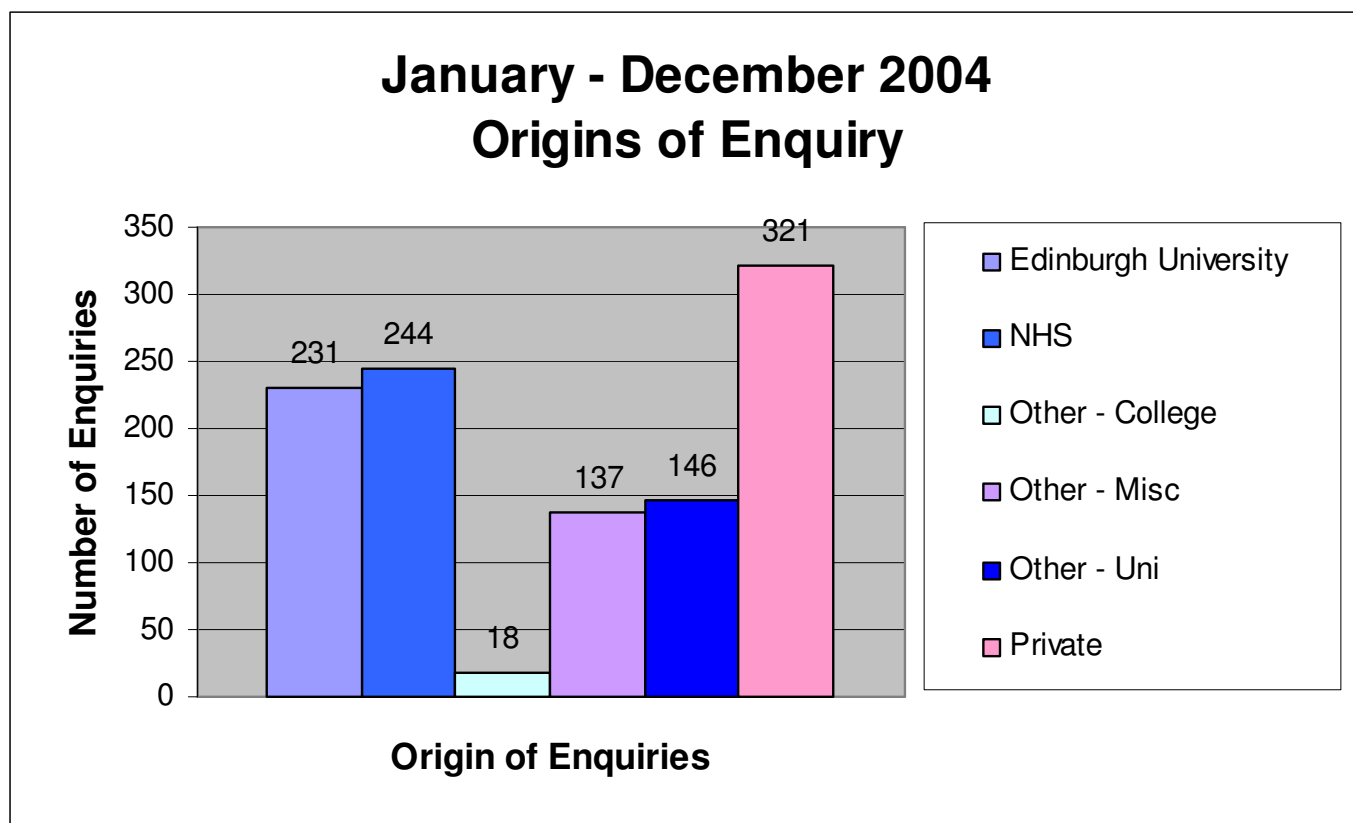

Fig. 2

LHSA STATISTICS FOR JANUARY TO DECEMBER 2004

Origin of Enquiry	Number Jan – Dec 2004	Number Jan – Dec 2003
Edinburgh Uni	231	239
NHS	244	243
Colleges	18	24
Miscellaneous	137	137
Other University	146	150
Private	321	311
Total	1097 (Excludes visits to Reading Room and Stack)	1104 (Excludes visits to Reading Room and Stack)