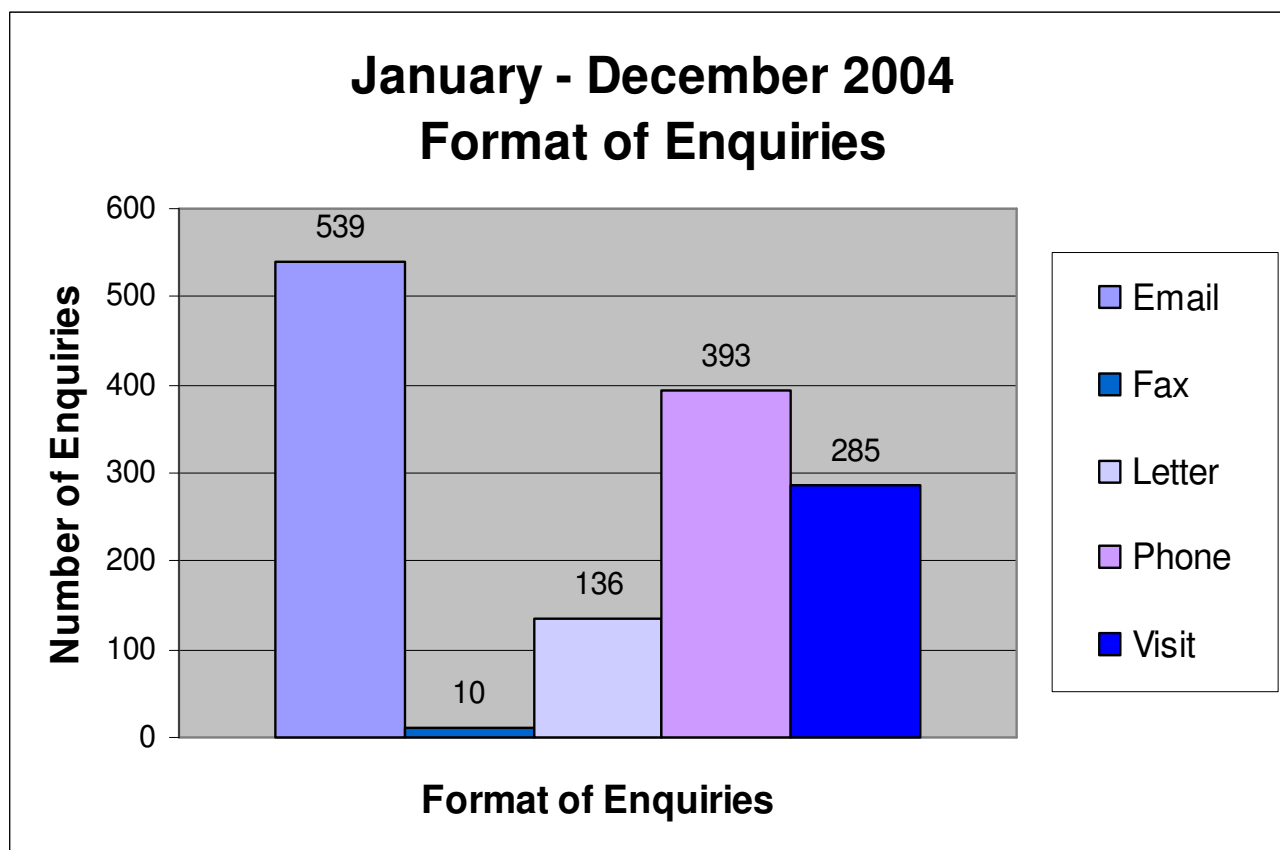

Fig. 1

LHSA STATISTICS FOR JANUARY TO DECEMBER 2004

Format of Enquiry	Number Jan – Dec 2004	Number Jan – Dec 2003
Email	539	534
Fax	10	13
Letter	136	139
Phone	393	411
Visit	285 (Inc. visits to Stack and Reading Room)	273 (Inc. visits to Stack and Reading Room)
Total	1363	1370

Fig. 2

LHSA STATISTICS FOR JANUARY TO DECEMBER 2004

Origin of Enquiry	Number Jan – Dec 2004	Number Jan – Dec 2003
Edinburgh Uni	231	239
NHS	244	243
Colleges	18	24
Miscellaneous	137	137
Other University	146	150
Private	321	311
Total	1097 (Excludes visits to Reading Room and Stack)	1104 (Excludes visits to Reading Room and Stack)

Fig. 3

LHSA STATISTICS FOR JANUARY TO DECEMBER 2004

READING ROOM ONLY
(excludes Special Access Visits to Stack)

Month	2004	2003
January	53	135
February	18	125
March	15	83
April	51	41
May	52	52
June	27	42
July	90	23
August	51	26
September	53	4
October	32	22
November	16	20
December	27	11
Total	485	584
(Includes whole boxes and folders so the number of individual items would be much higher)		